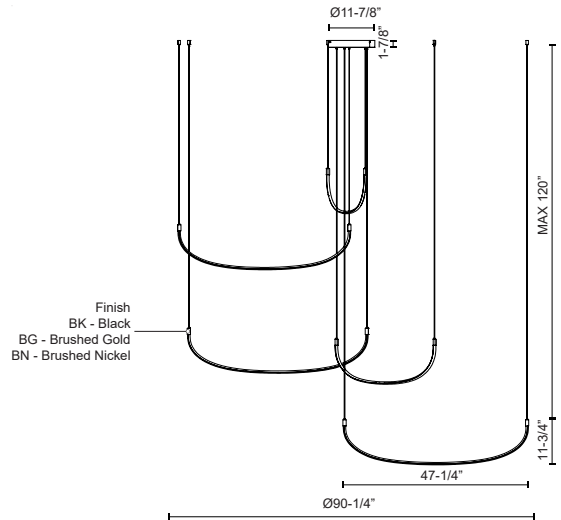

TALIS MP89590

PENDANTS

PROJECT

MP89590-BG
Brushed Gold

MP89590-BK
Black

MP89590-BN
Brushed Nickel

SPECIFICATION DETAILS

Fixture Dimensions	D90-1/4" x H11-3/4"
Light Source	LED with DC Driver
Wattage	118W
Total Lumens	10400lm
Delivered Lumens	BG-7680lm; BK-7386lm; WH-7728lm;
Voltage	120V
Color Temperature	3000K
CRI (Ra)	90CRI
Optional Color Temps	2700K - 5000K Available, Minimum Order Quantities Apply
LED Rated Life	50,000 hours
Dimming	100% - 10%, TRIAC or ELV Dimmer (Not Included)
Adjustable	Yes
Wire Length	120" Max
Wire Type	BG - Black Wire; BK - Black Wire; BN-Clear Wire;
Minimum Hang Height	16"
Sloped Ceiling Adaptable	Yes
Location	Dry
CEC Title 24 JA8	Yes, JA8-2022
Canopy Dimensions	D11-7/8" x H1-7/8"
Paint Finish	BG01; BK02; BN01;

* For custom options, consult factory for details.

* For warranty information, please visit www.kuzcolighting.com/warranty

DESCRIPTION

The Talis is a new take on a Kuzco classic. Forged as a simple yet organic "U" shaped bar of illumination, the Talis is minimal and stylish at the same time. When layered in three or five bars of illumination, the Talis creates a unique melody that is sure to be the statement of any space. Adjust each bar to the height and space you like with this versatile collection.